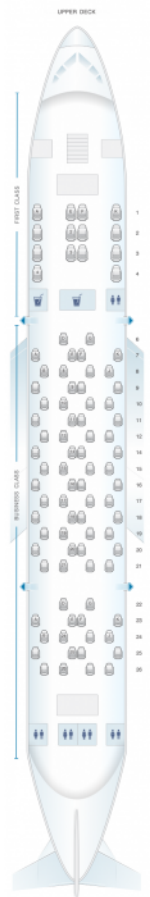

Emirates Airbus A380 three class ultra-long-range

Class

good seat

good but beware

beware

staff seat

exit

wheelchair accessibility

toilet

closet

galley

power port