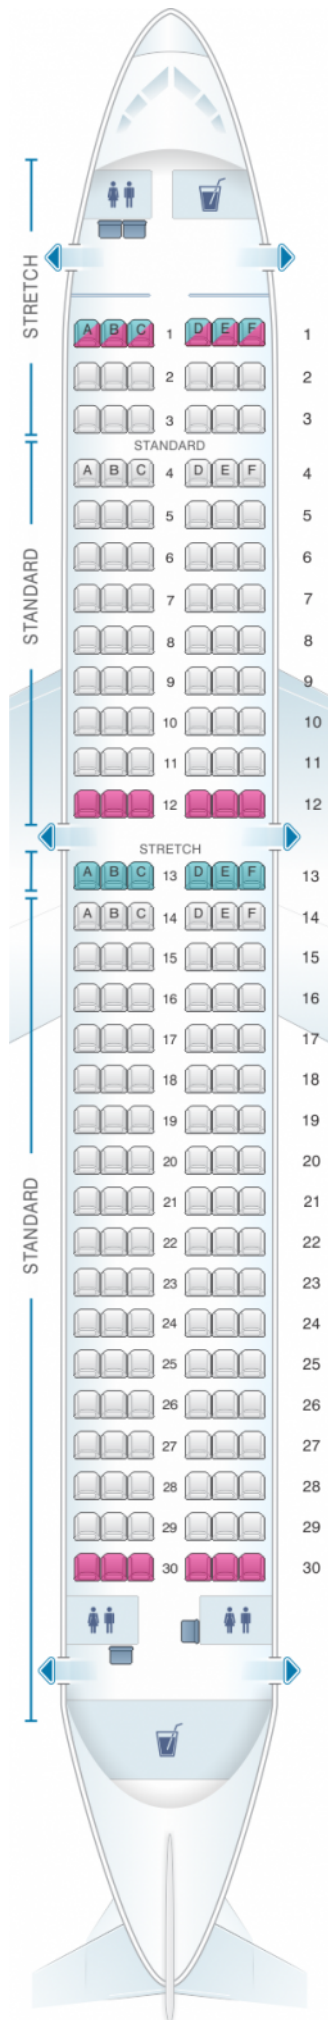

# Frontier Airlines Airbus A320 180pax

Class	Tono	Ancho	asientos
Array	Array	Array	Array

good seat

good but beware

beware

staff seat

exit

wheelchair  
accessibility

toilet

closet

galley

power port