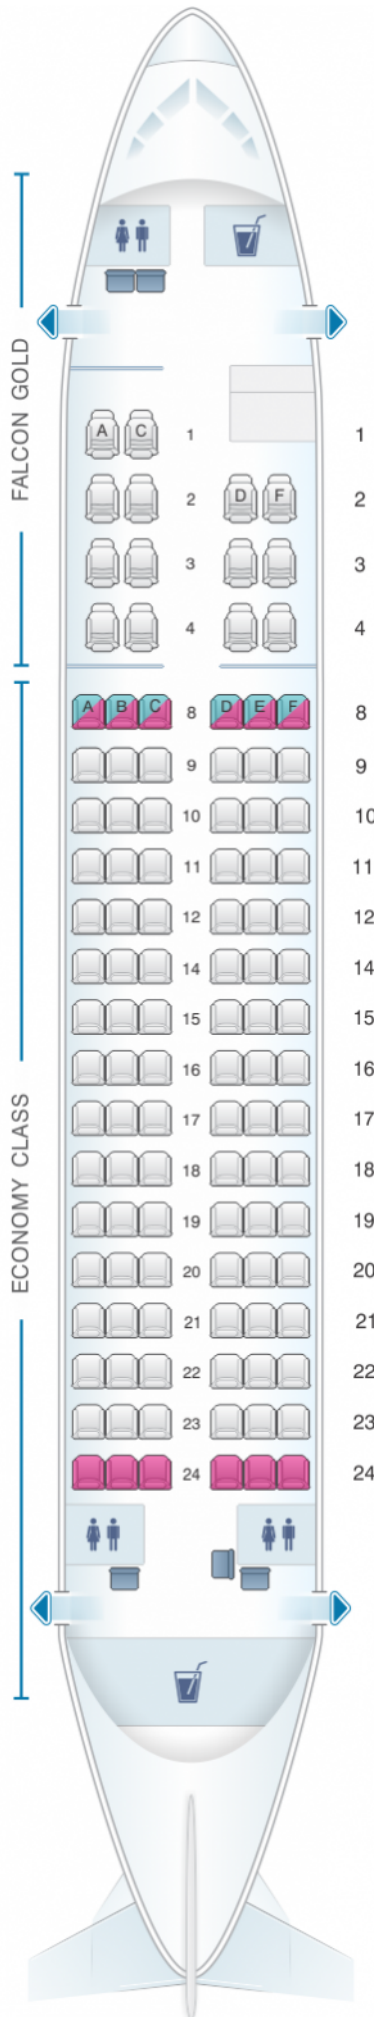

## Gulf Air Airbus A320 ER

Class	Pitch	Width	Seats
Array	Array	Array	Array

good seat

good but beware

beware

staff seat

exit

wheelchair accessibility

toilet

closet

galley

power port