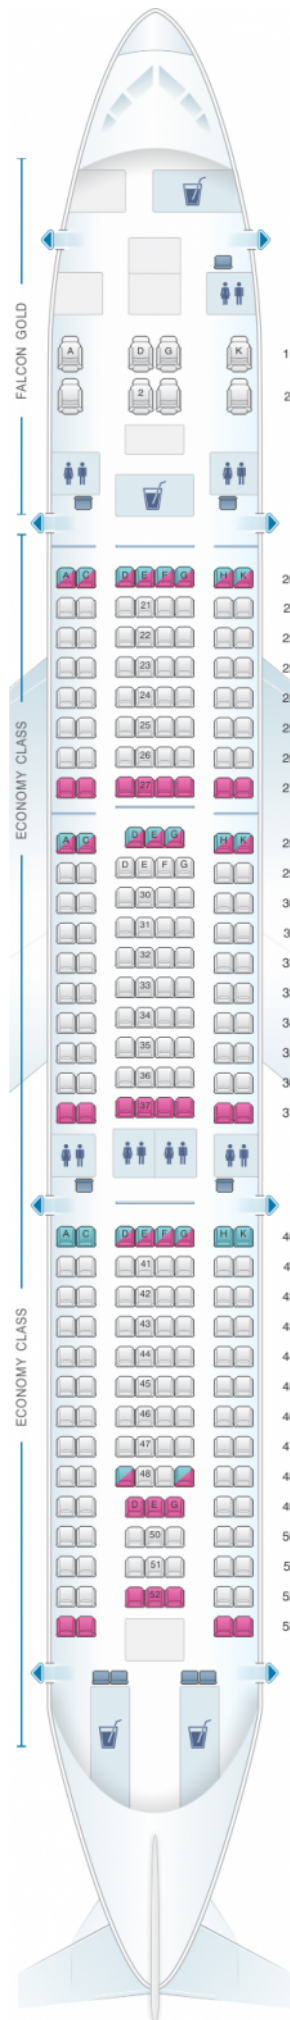

## Gulf Air Airbus A330 200 A

Class	Tanguage	?Largeur	Sièges
Array	Array	Array	Array

good seat

good but beware

beware

staff seat

exit

wheelchair accessibility

toilet

closet

galley

power port