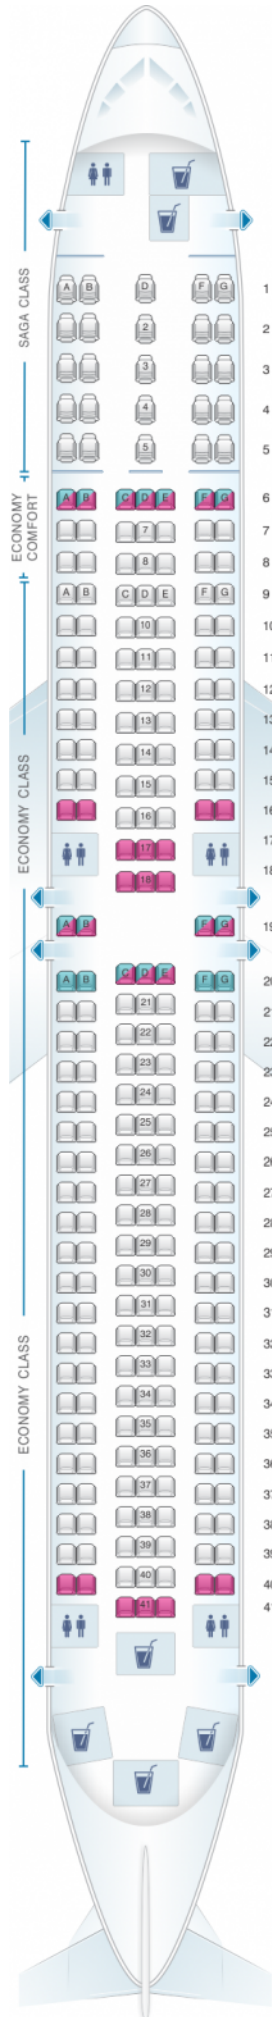

ICELANDAIR

## Icelandair Boeing B767 300ER

Class	Pitch	Width	Seats
Array	Array	Array	Array

good seat

good but beware

beware

staff seat

exit

wheelchair accessibility

toilet

closet

galley

power port