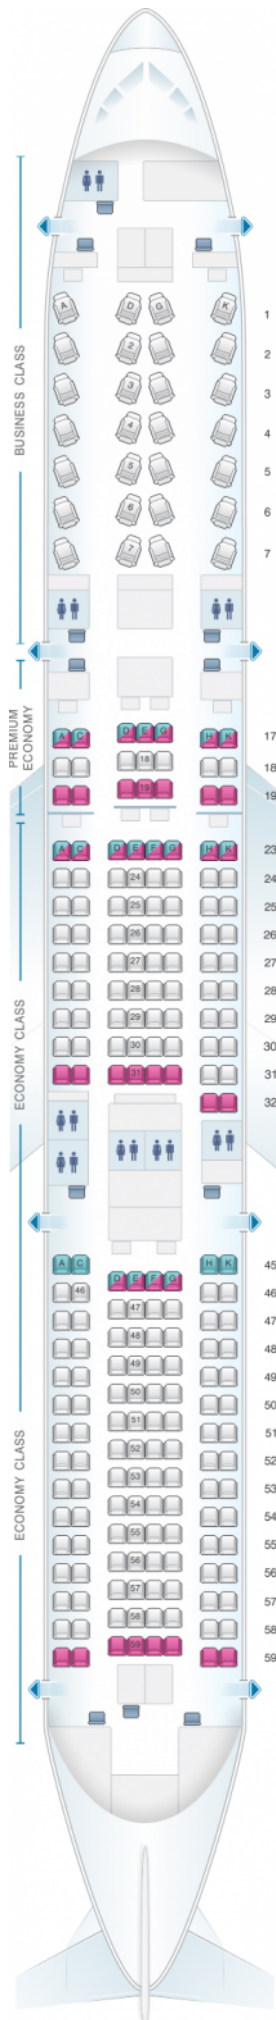

Japan Airlines (JAL) Boeing B787-9 E92

| Class | Pitch | Width | Seats |
|-------|-------|-------|-------|
| Array | Array | Array | Array |

good seat

good but beware

beware

staff seat

exit

wheelchair accessibility

toilet

closet

galley

power port