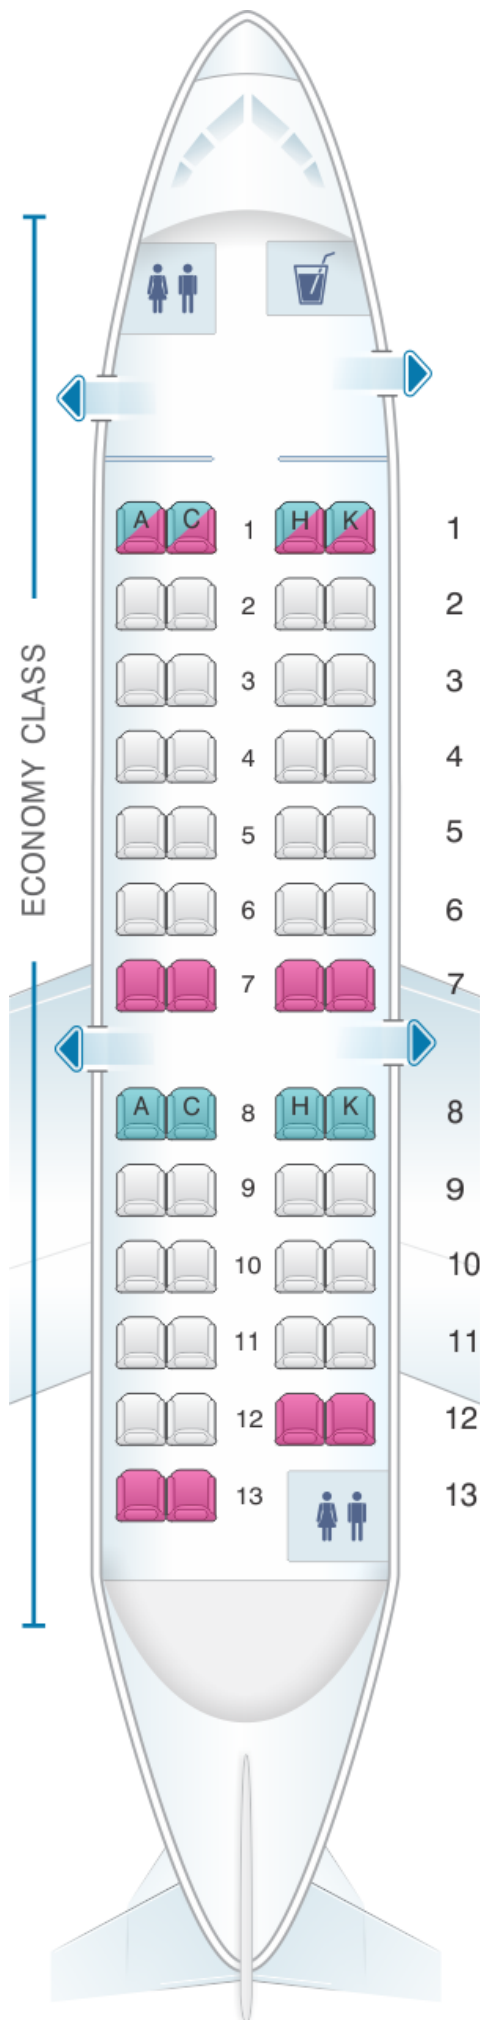

Japan Airlines (JAL) CRJ 200 Y01

Class	Sièges
Economy	50

Legend for cabin facilities and seat types:

- good seat
- good but beware
- beware
- staff seat
- exit
- wheelchair accessibility
- toilet
- closet
- gallery
- power port