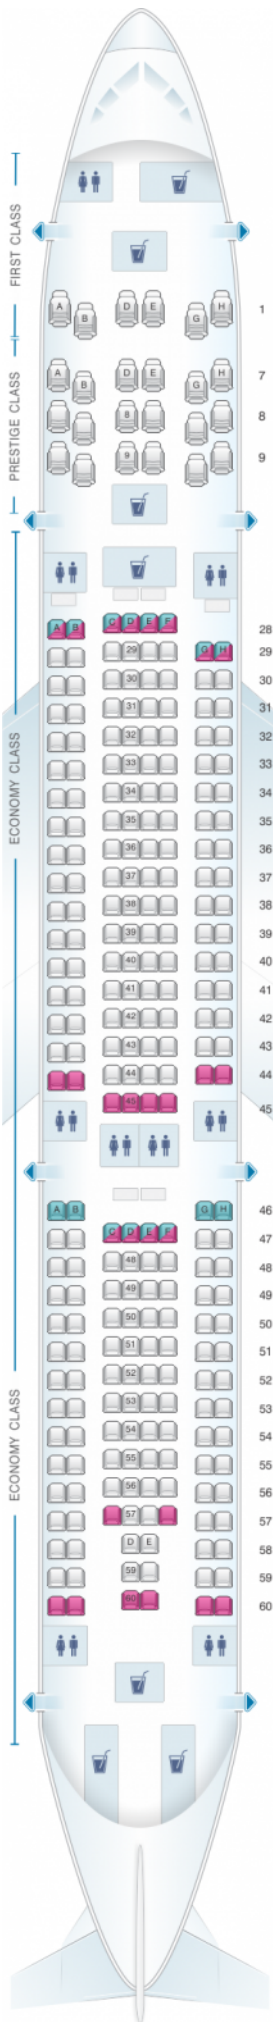

Korean Air Airbus A330 300 272PAX

Class	Pitch	Width	Seats
Array	Array	Array	Array

good seat	good but beware	beware	staff seat	exit
wheelchair accessibility	toilet	closet	galley	power port