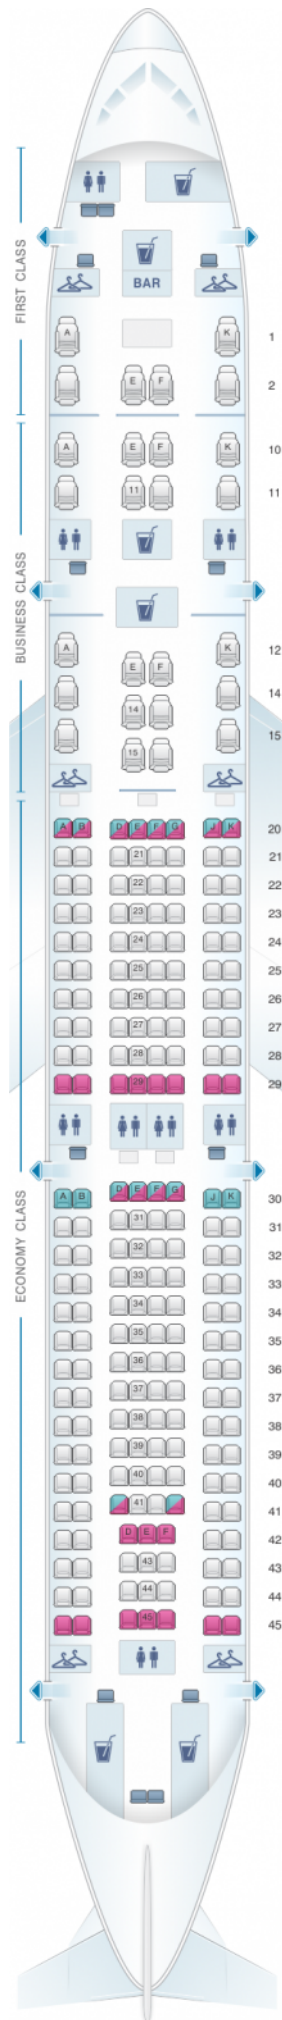

Oman Air Airbus A330 300 V2

Class	Pitch	Width	Seats
Array	Array	Array	Array

-  good seat
-  good but beware
-  beware
-  staff seat
-  exit
-  wheelchair accessibility
-  toilet
-  closet
-  galley
-  power port