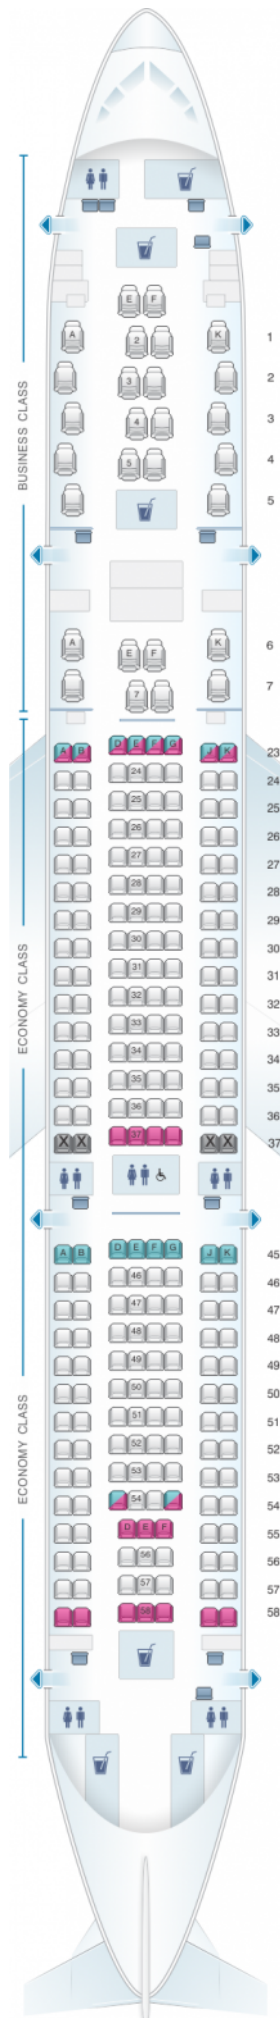

# Qantas Airways Airbus A330 200 Domestic 251PAX

Class	Tono	Ancho	asientos
Array	Array	Array	Array

good seat

good but beware

beware

staff seat

exit

wheelchair  
accessibility

toilet

closet

galley

power port