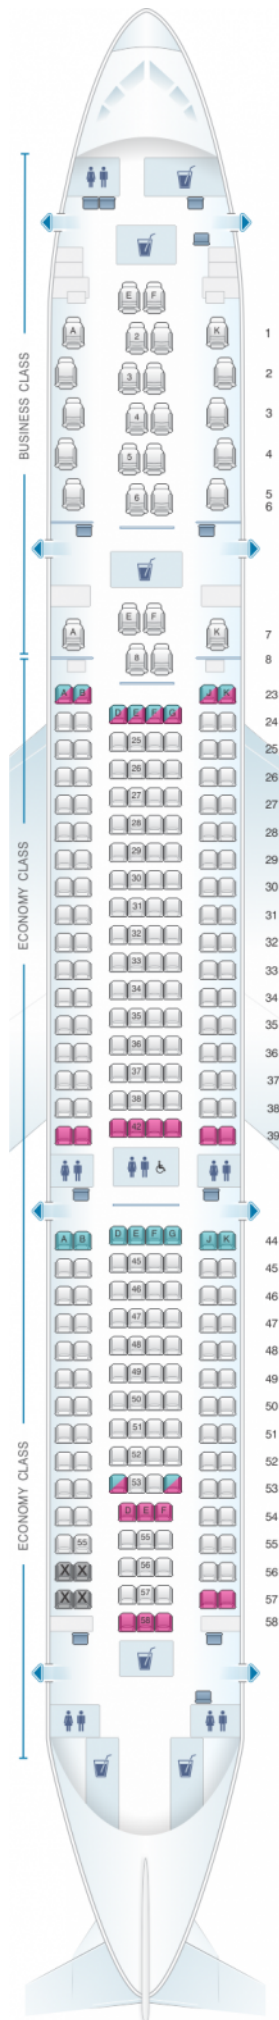

# Qantas Airways Airbus A330 200 Domestic 271PAX

Class	Tanguage	?Largeur	Sièges
Array	Array	Array	Array

good seat

good but beware

beware

staff seat

exit

wheelchair accessibility

toilet

closet

galley

power port