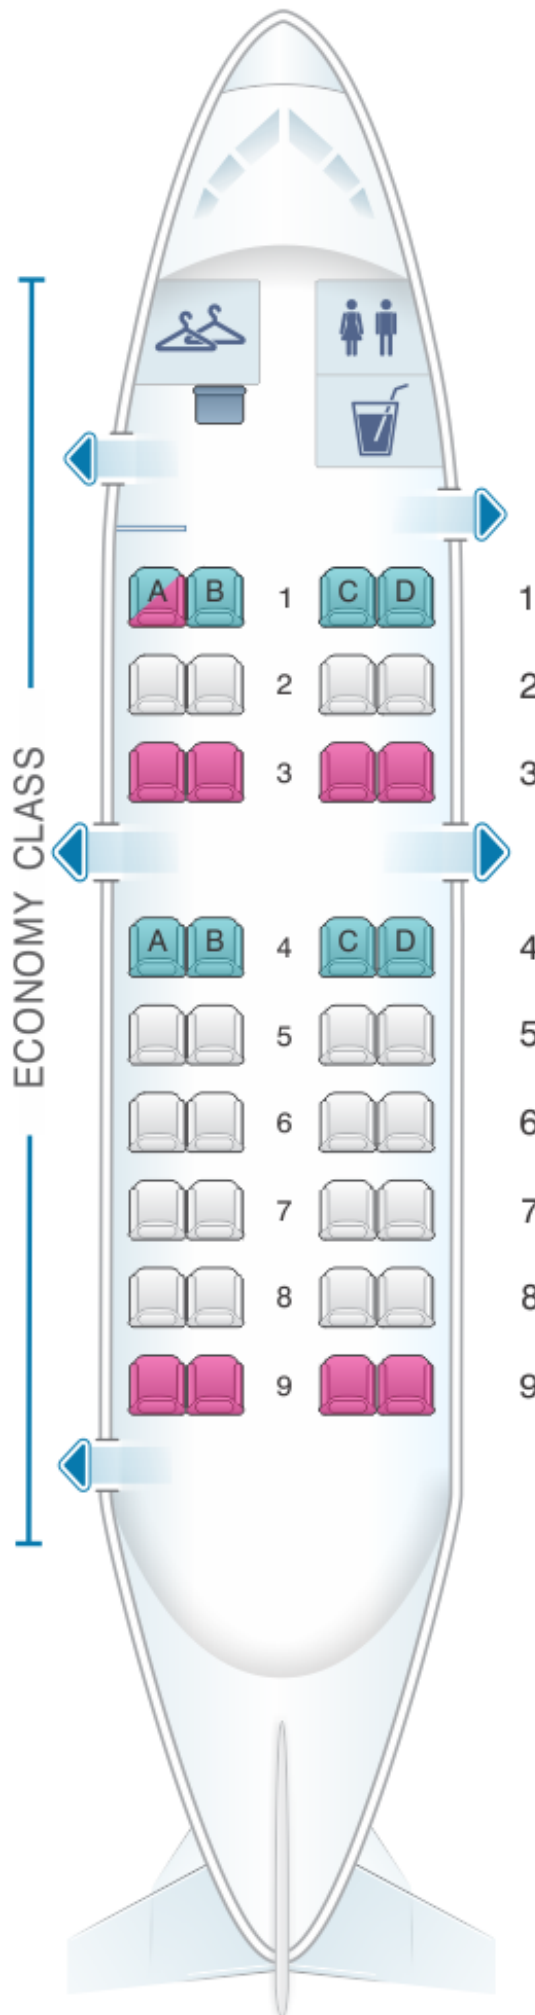

QantasLink Dash 8 Q200

Class	Sièges
Economy	36

				
good seat	good but beware	beware	staff seat	exit
				
wheelchair accessibility	toilet	closet	gallery	power port