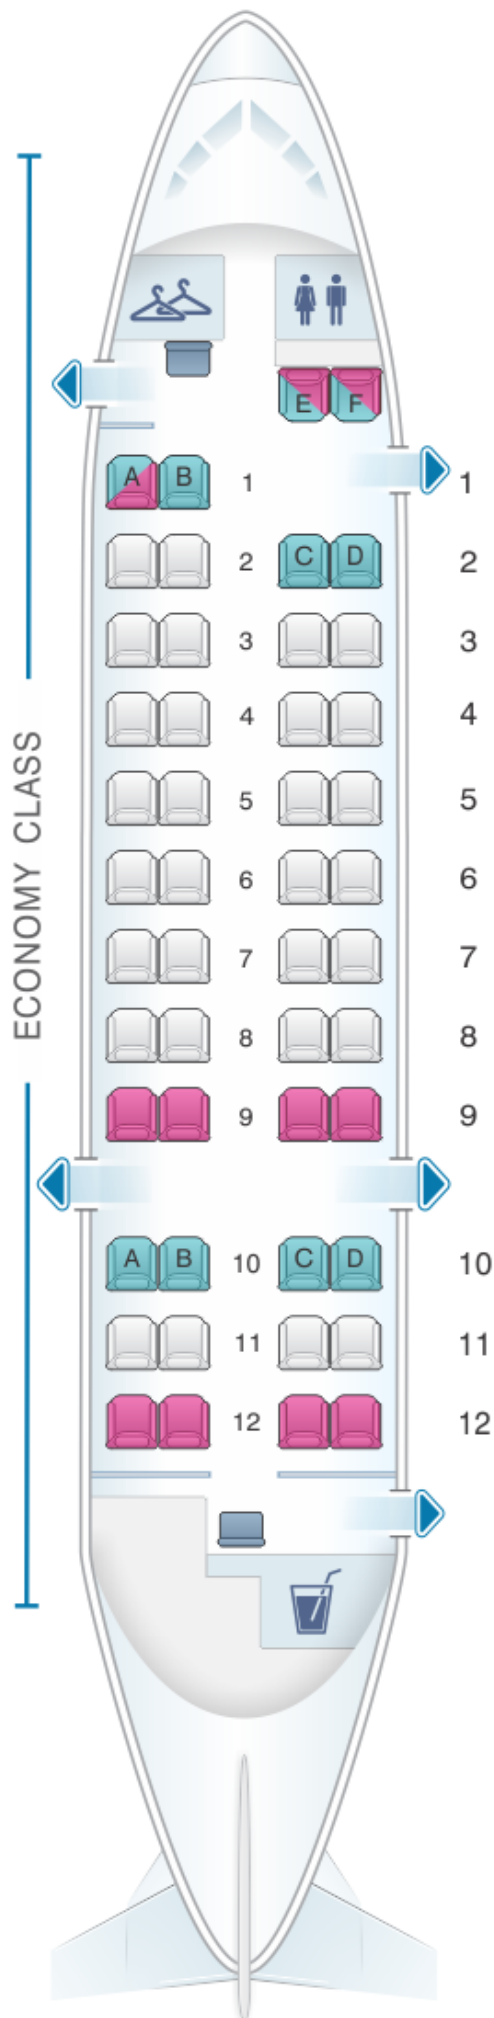

QantasLink Dash 8 Q300

Class	Sièges
Economy	50

good seat	good but beware	beware	staff seat	exit
wheelchair accessibility	toilet	closet	gallery	power port