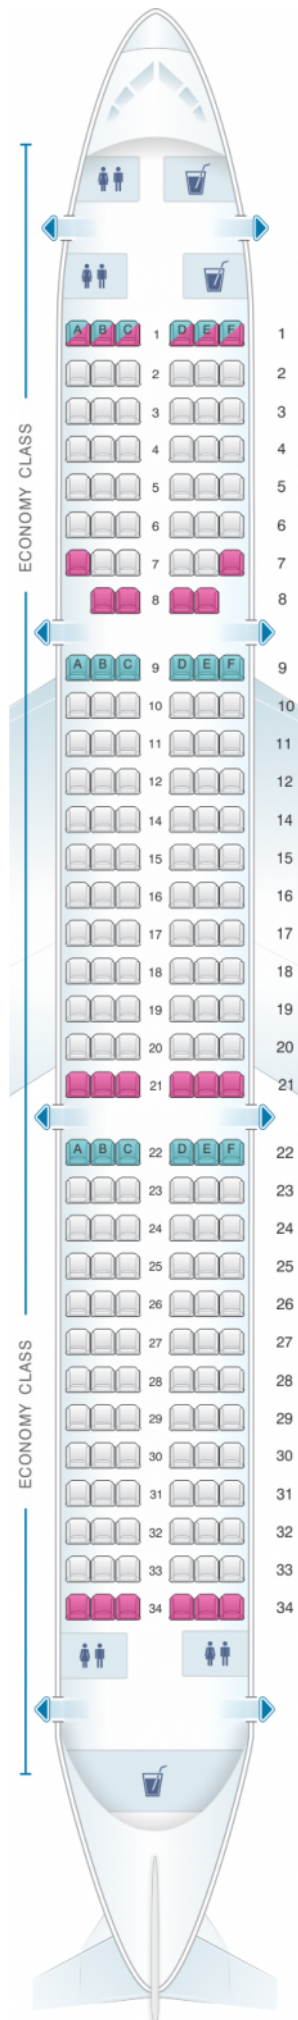

Qatar Airways Airbus A321 200 196pax

Class	Pitch	Width	Seats
Array	Array	Array	Array

good seat

good but beware

beware

staff seat

exit

wheelchair
accessibility

toilet

closet

galley

power port