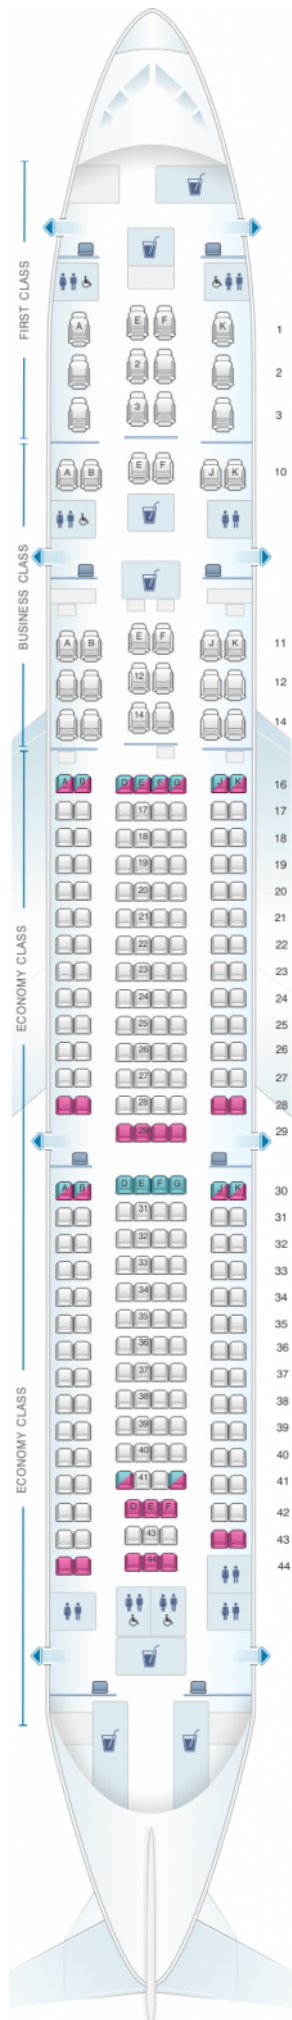

# Qatar Airways Airbus A330 300 259pax

Class	Pitch	Width	Seats
Array	Array	Array	Array

good seat

good but beware

beware

staff seat

exit

wheelchair accessibility

toilet

closet

galley

power port