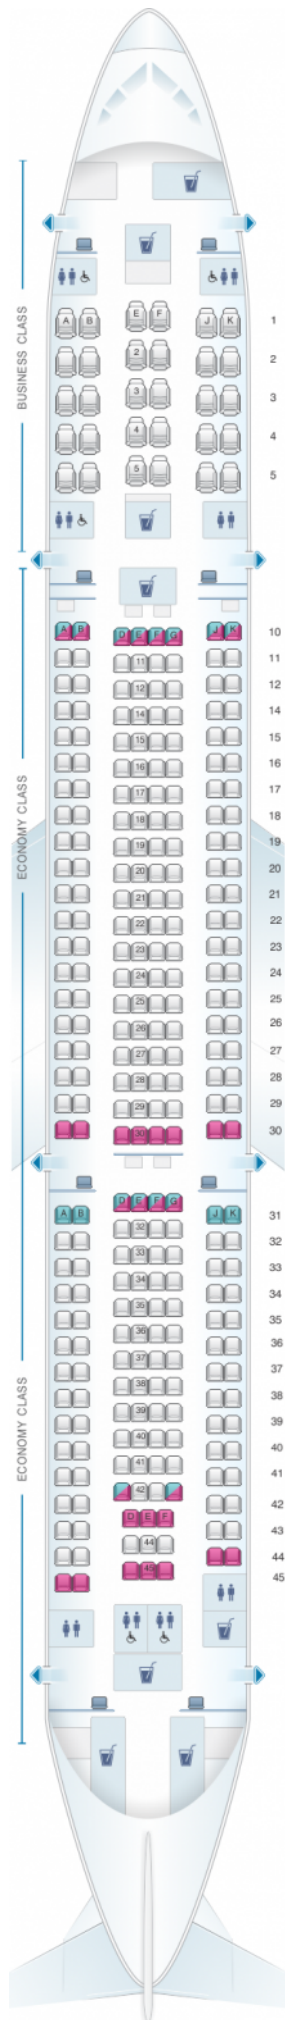

Qatar Airways Airbus A330 300

305pax

Class	Pitch	Width	Seats
Array	Array	Array	Array

				
good seat	good but beware	beware	staff seat	exit
				
wheelchair accessibility	toilet	closet	galley	power port