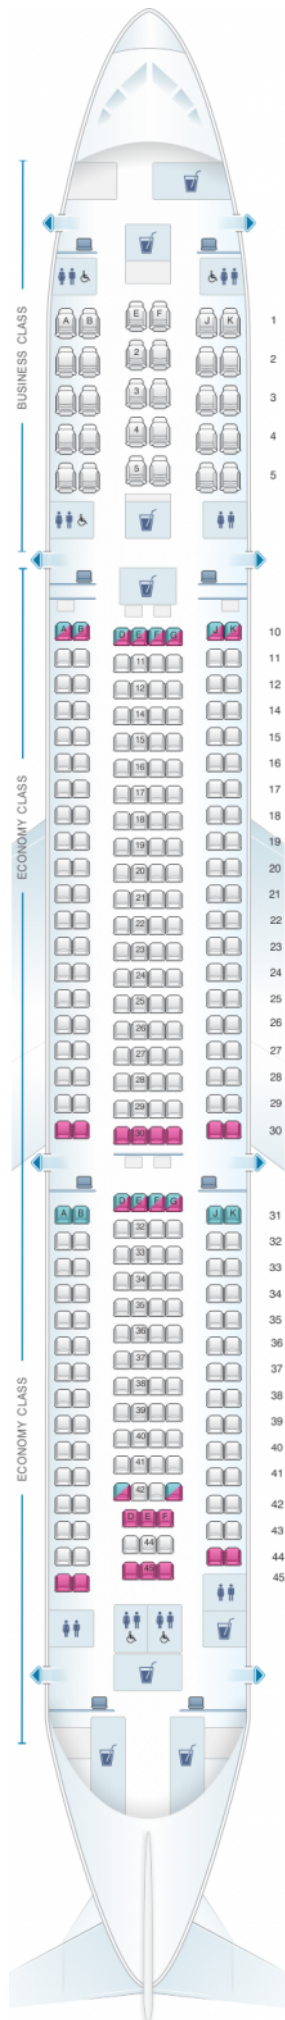

Qatar Airways Airbus A330 300 305pax

Class

				
good seat	good but beware	beware	staff seat	exit
				
wheelchair accessibility	toilet	closet	galley	power port