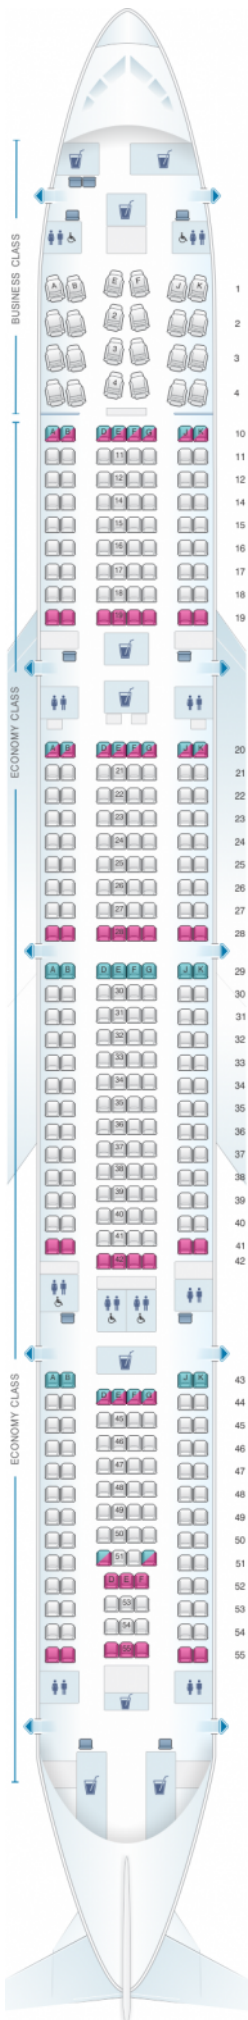

Qatar Airways Airbus A340 600

Class	Pitch	Width	Seats
Array	Array	Array	Array

good seat

good but beware

beware

staff seat

exit

wheelchair accessibility

toilet

closet

galley

power port