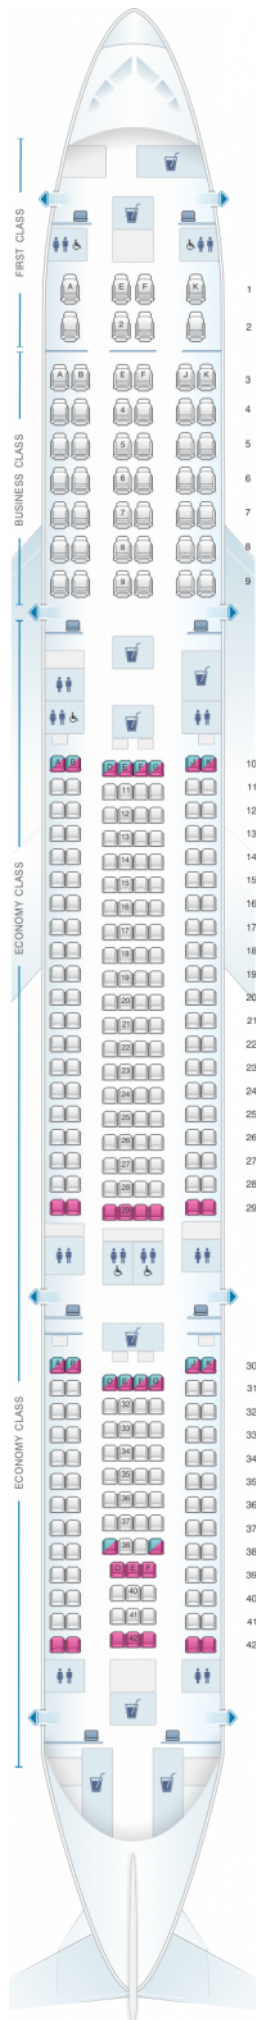

Qatar Airways Airbus A340 600

Class	Tono	Ancho	asientos
Array	Array	Array	Array

good seat

good but beware

beware

staff seat

exit

wheelchair
accessibility

toilet

closet

galley

power port