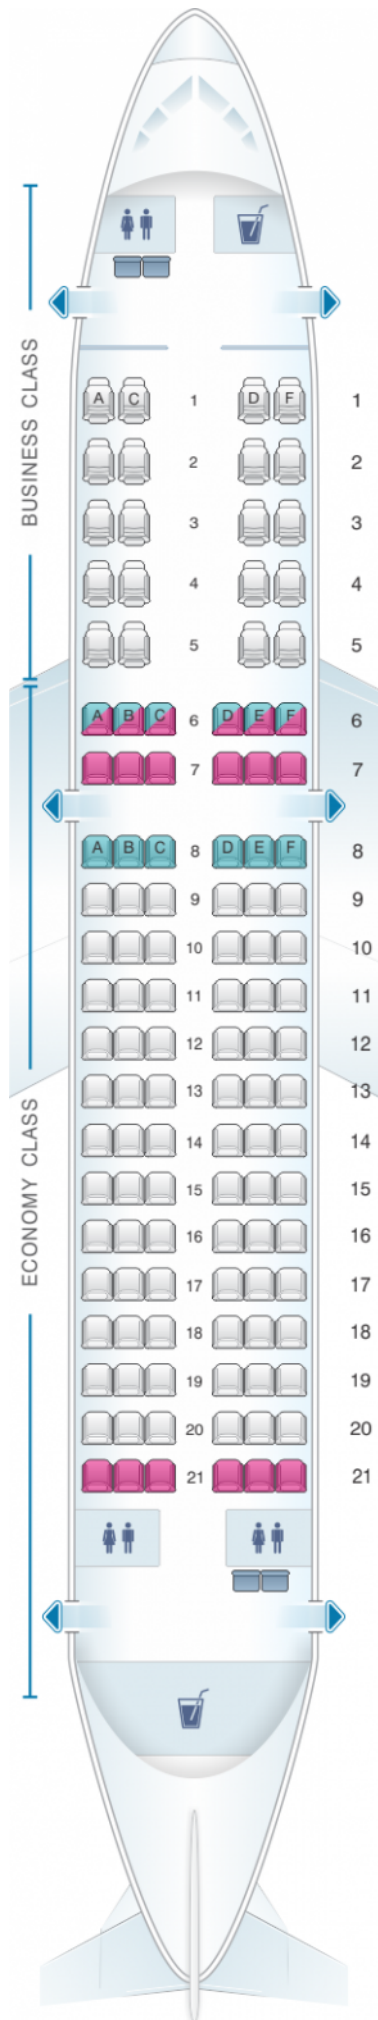

Rossiya Airlines Airbus A319 116PAX

Class	Pitch	Width	Seats
Array	Array	Array	Array

good seat

good but beware

beware

staff seat

exit

wheelchair
accessibility

toilet

closet

galley

power port