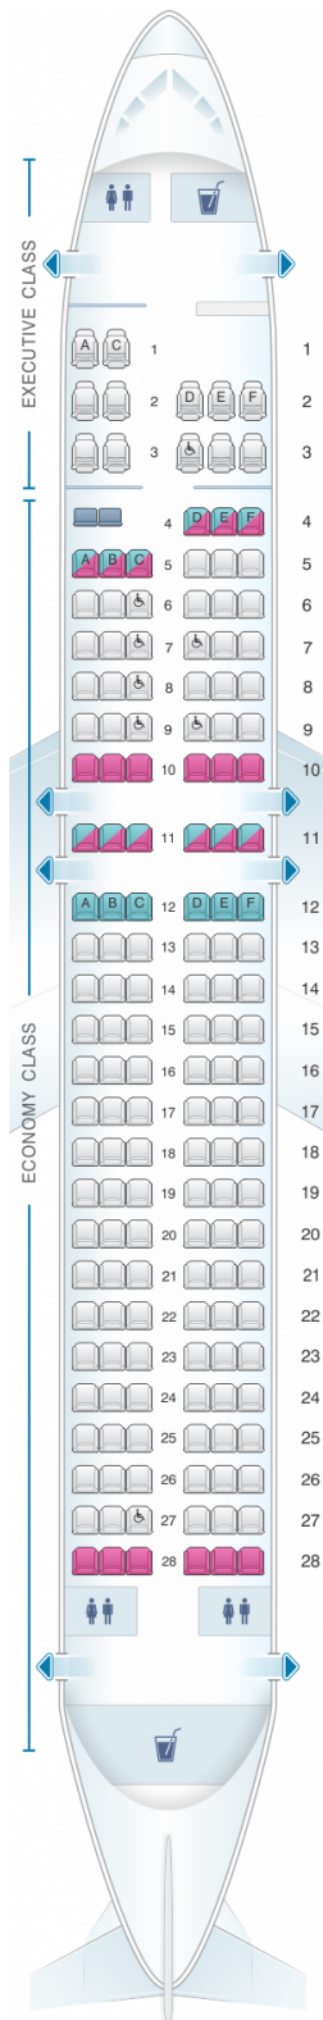

SATA Air Açores Airbus A320-200 Config.1

Class	Tono	Ancho	asientos
Array	Array	Array	Array

good seat

good but beware

beware

staff seat

exit

wheelchair
accessibility

toilet

closet

galley

power port