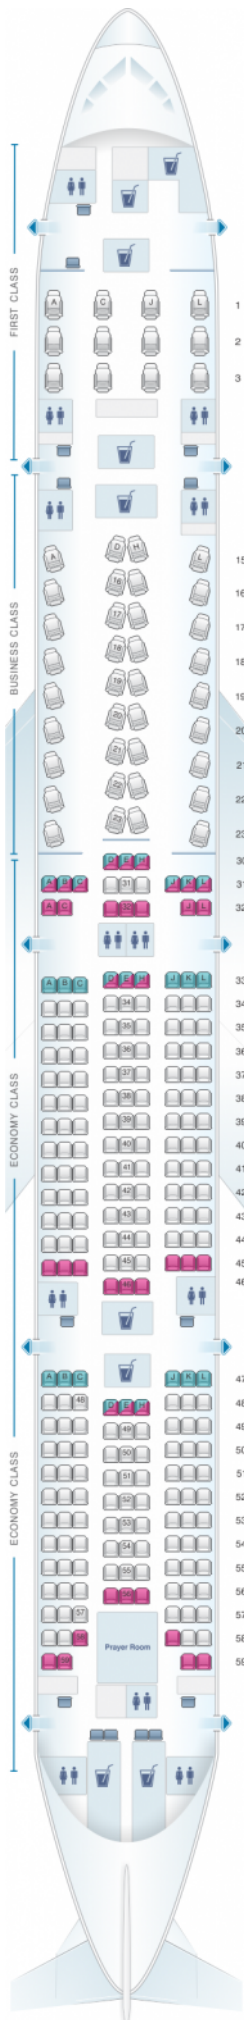

الخطوط الجوية العربية السعودية  
SAUDI ARABIAN AIRLINES

## Saudi Arabian Airlines Boeing B777 300ER (Z)

Class

good seat

good but beware

beware

staff seat

exit

wheelchair  
accessibility

toilet

closet

galley

power port