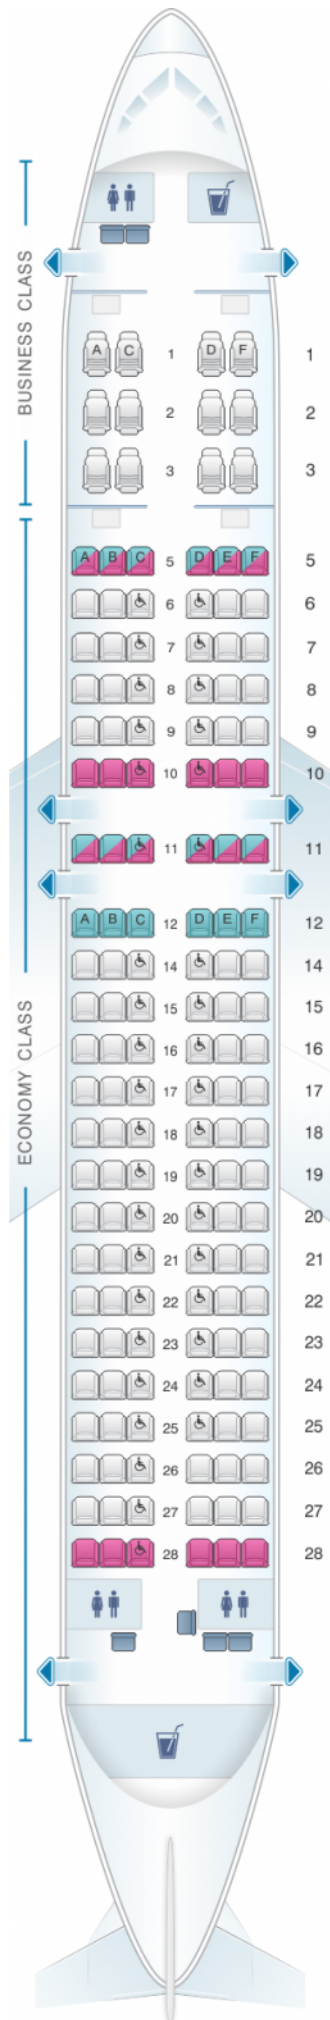

SriLankan Airlines Airbus A320 Config. 3

Class	Pitch	Width	Seats
Array	Array	Array	Array

good seat

good but beware

beware

staff seat

exit

wheelchair
accessibility

toilet

closet

galley

power port