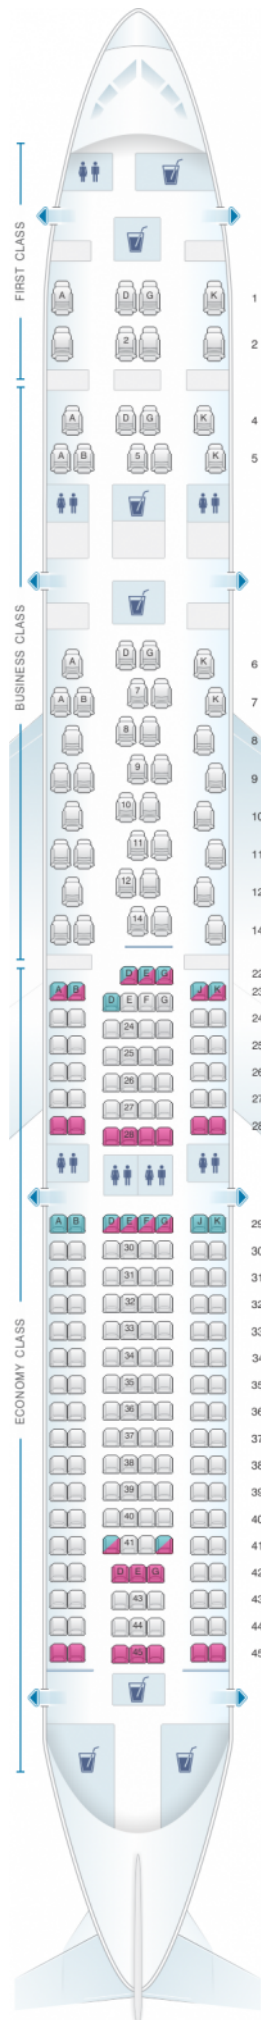

SWISS Airbus A330 300

| Class | Seats |
|----------|-------|
| First | 8 |
| Business | 45 |
| Economy | 183 |

good seat

good but beware

beware

staff seat

exit

wheelchair accessibility

toilet

closet

galley

power port