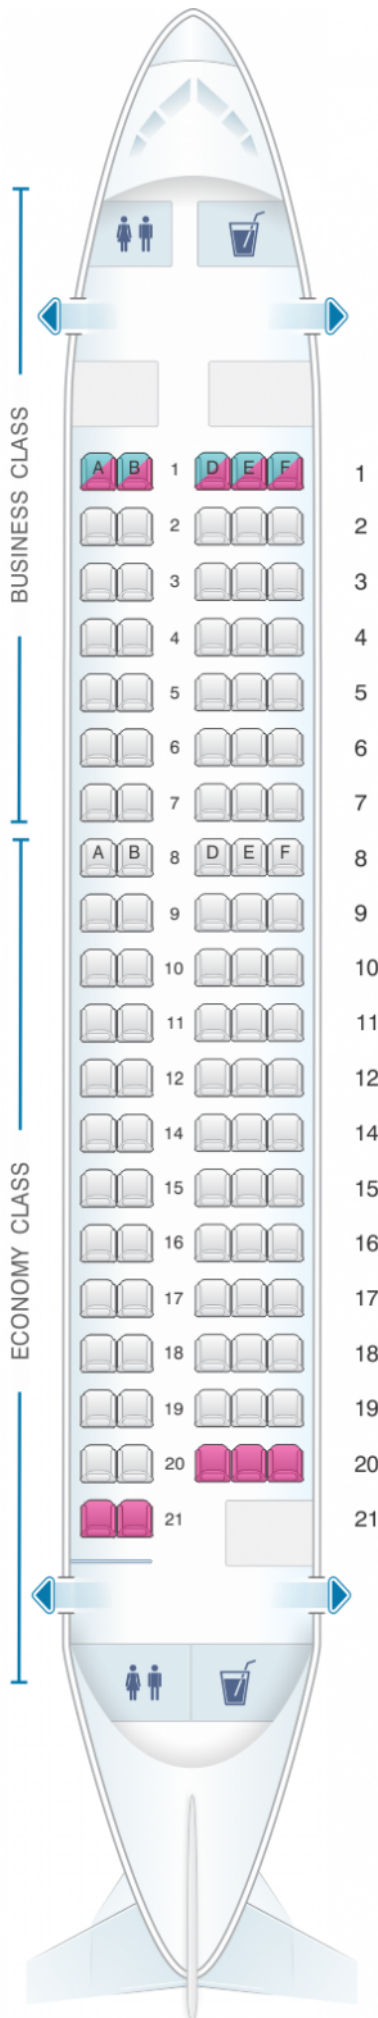

SWISS Avro RJ100

Class	Tanguage	?Largeur	Sièges
Array	Array	Array	Array

				
good seat	good but beware	beware	staff seat	exit
				
wheelchair accessibility	toilet	closet	galley	power port