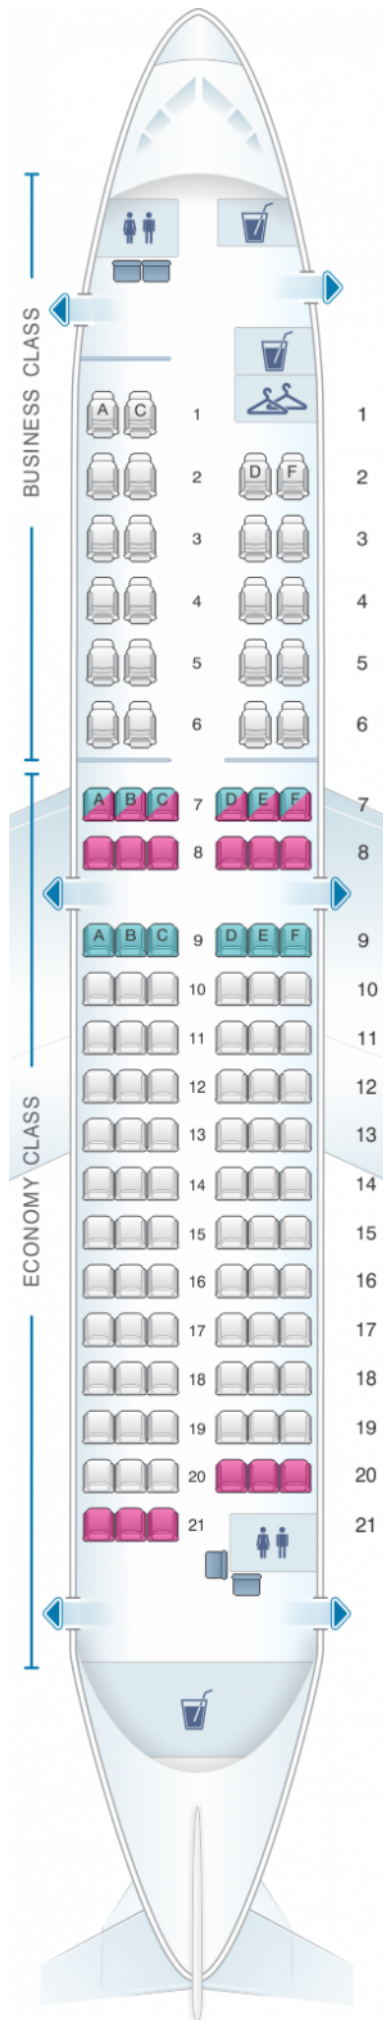

TAROM Airbus A318 111 107pax

Class	Tanguage	?Largeur	Sièges
Array	Array	Array	Array

				
good seat	good but beware	beware	staff seat	exit
				
wheelchair accessibility	toilet	closet	galley	power port