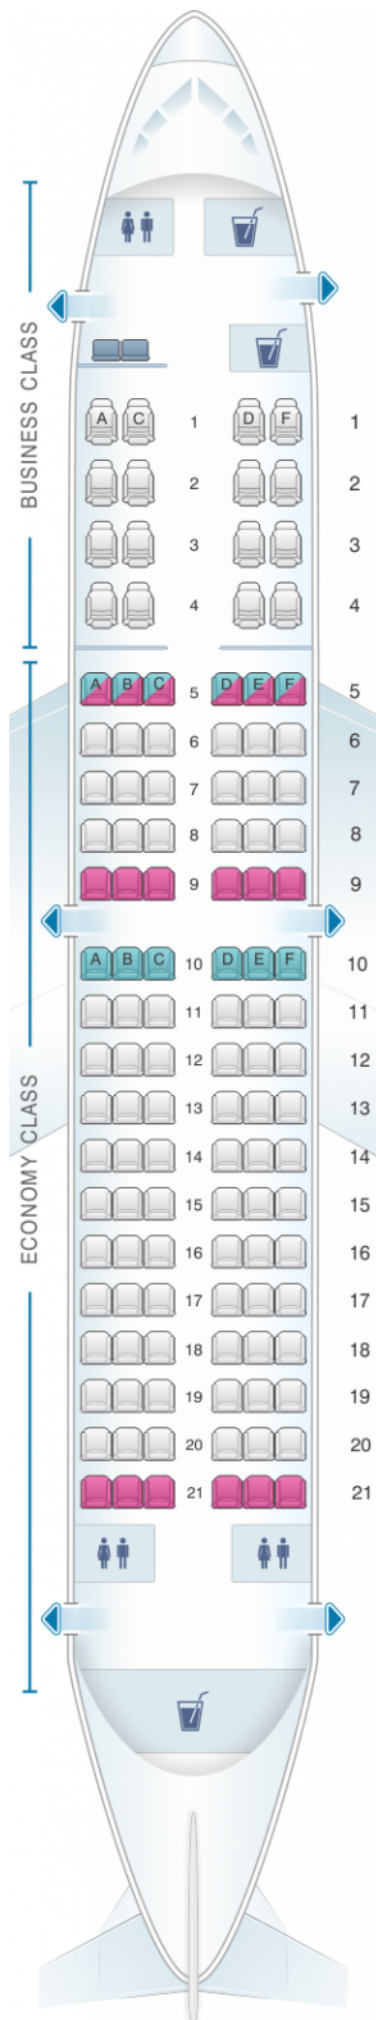

## TAROM Boeing B737 300 118pax

Class	Sièges
Economy Class	102
Economy Class	102

good seat

good but beware

beware

staff seat

exit

wheelchair accessibility

toilet

closet

gallery

power port