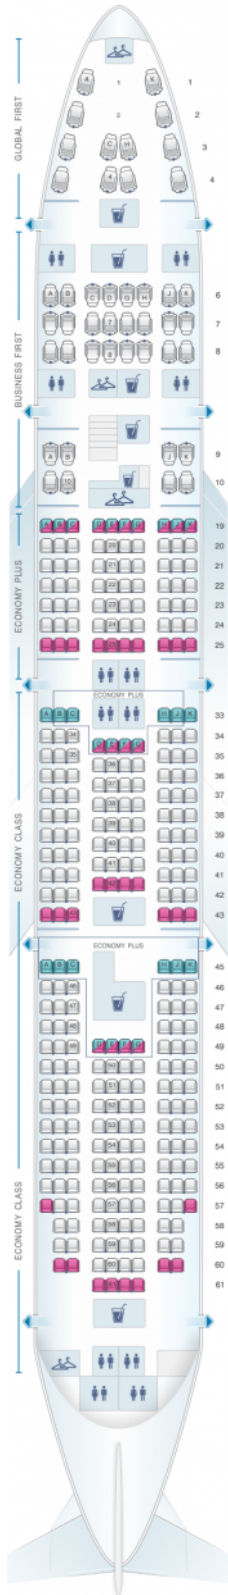

United Airlines Boeing B747 400

Class

good seat

good but beware

beware

staff seat

exit

wheelchair accessibility

toilet

closet

galley

power port