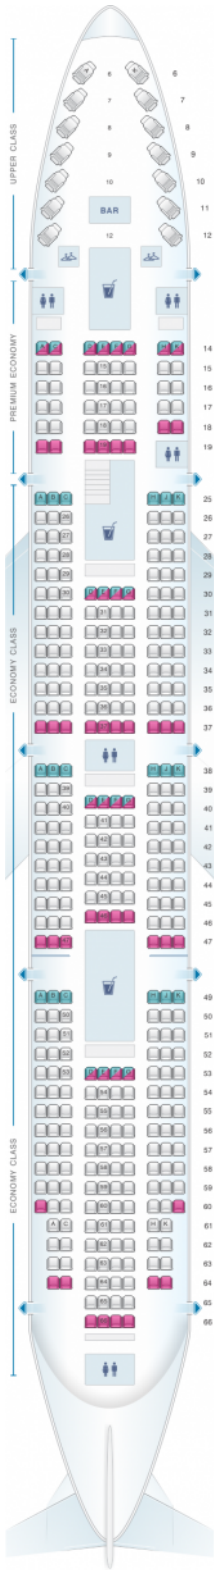

Virgin Atlantic Boeing B747 400

Class	Pitch	Width	Seats
Array	Array	Array	Array

good seat

good but beware

beware

staff seat

exit

wheelchair accessibility

toilet

closet

galley

power port