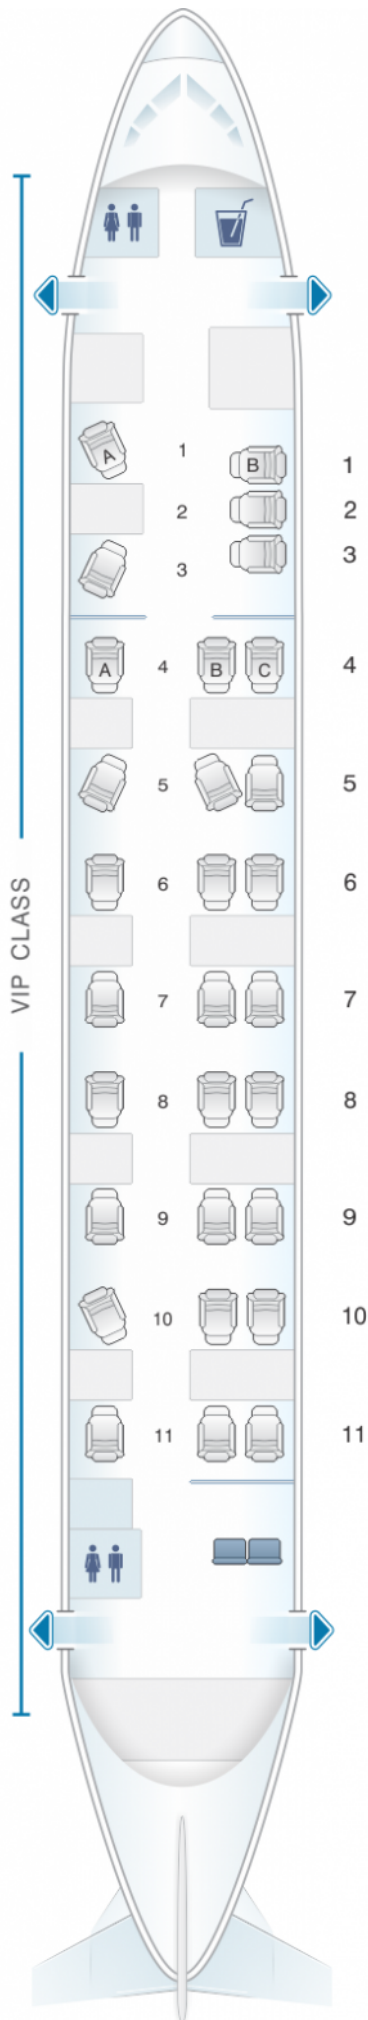

White Airways Airbus A319 CS TLU day configuration

Class	Sièges
VIP Seats	29

good seat	good but beware	beware	staff seat	exit
wheelchair accessibility	toilet	closet	gallery	power port