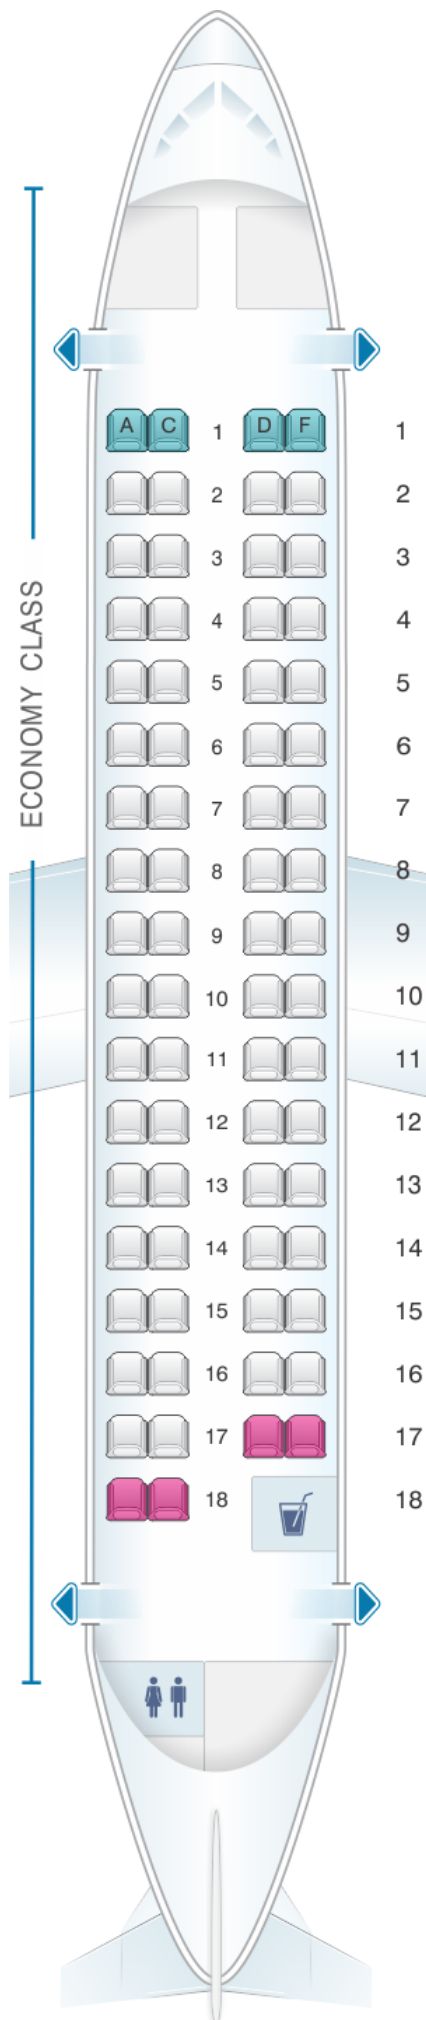

White Airways ATR 72 600

Class	Tanguage	?Largeur	Sièges
Array	Array	Array	Array

				
good seat	good but beware	beware	staff seat	exit
				
wheelchair accessibility	toilet	closet	galley	power port