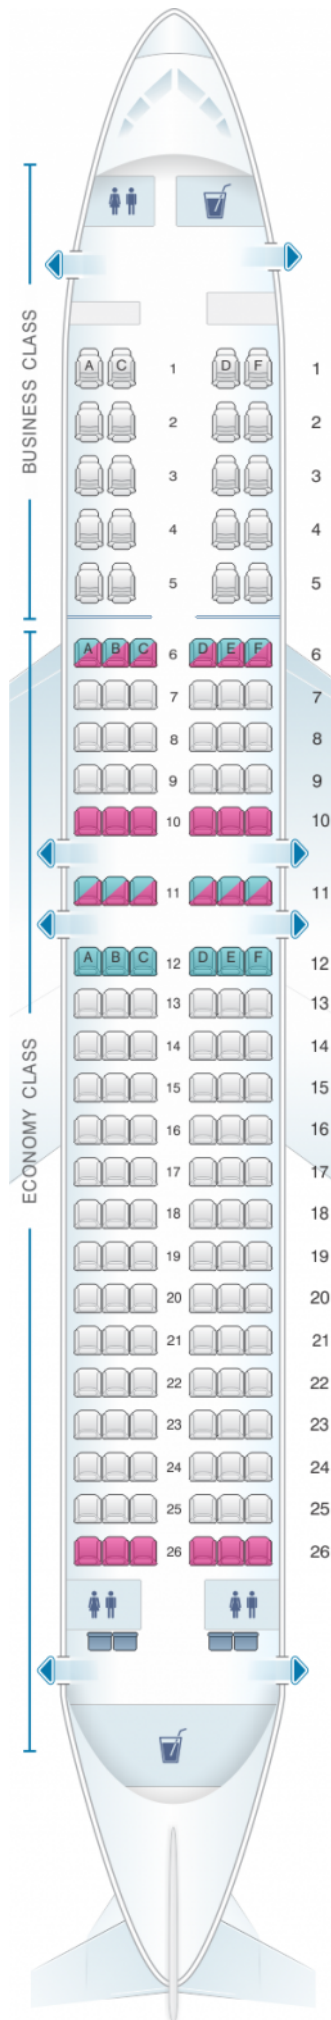

## White Airways Boeing B737 800

Class	Sièges
Economy Class	146
Economy Class	146

good seat

good but beware

beware

staff seat

exit

wheelchair accessibility

toilet

closet

gallery

power port